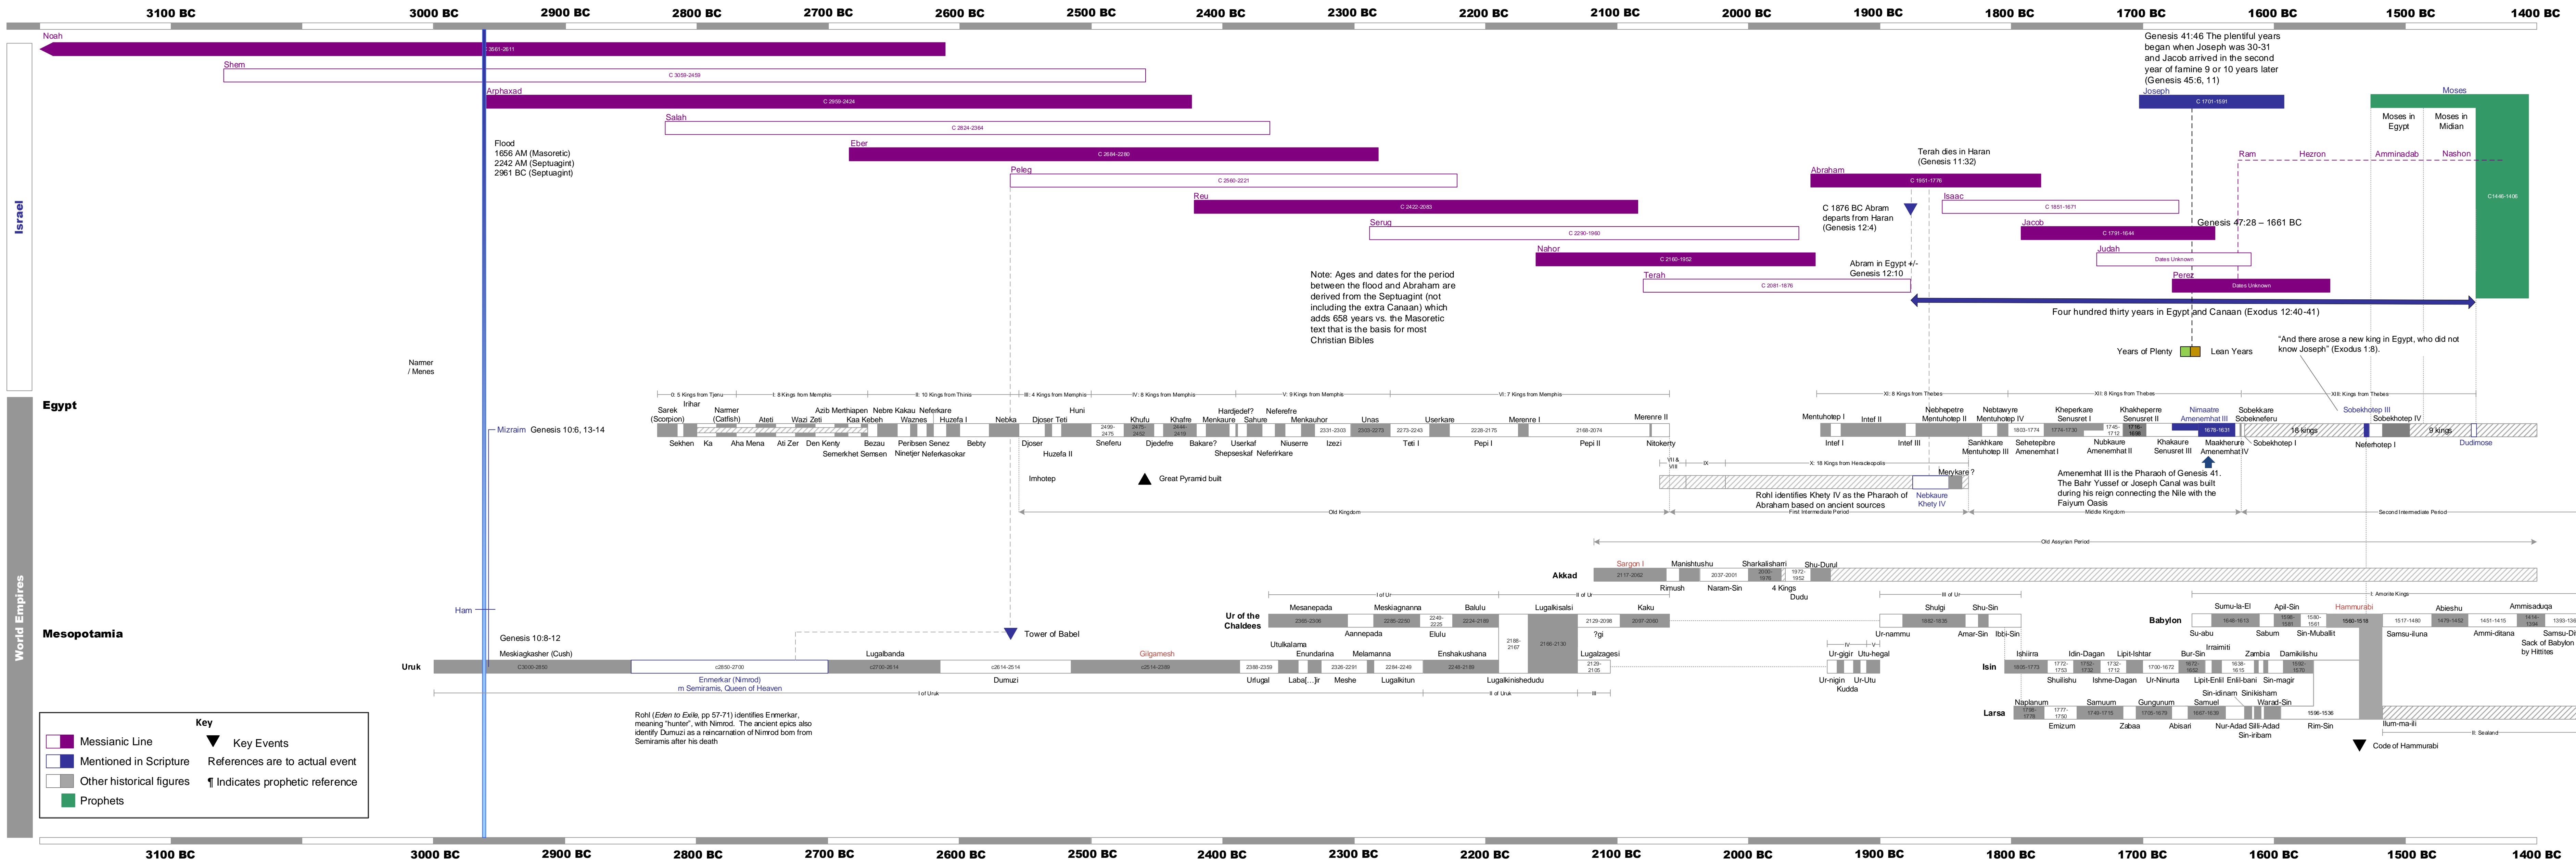

3300 BC 3200 BC 3100 BC 3000 BC 2900 BC 2800 BC 2700 BC 2600 BC 2500 BC 2400 BC 2300 BC 2200 BC 2100 BC 2000 BC 1900 BC 1800 BC 1700 BC 1600 BC 1500 BC 1400 BC

Key

- Messianic Line
- Mentioned in Scripture
- Other historical figures
- Prophets
- Key Events
- References are to actual event
- Indicates prophetic reference

3100 BC 3000 BC 2900 BC 2800 BC 2700 BC 2600 BC 2500 BC 2400 BC 2300 BC 2200 BC 2100 BC 2000 BC 1900 BC 1800 BC 1700 BC 1600 BC 1500 BC 1400 BC

1500 BC 1400 BC 1300 BC 1200 BC 1100 BC 1000 BC 900 BC 800 BC 700 BC 600 BC 500 BC 400 BC 300 BC 200 BC 100 BC 0 100 AD

- Messianic Line
- Mentioned in Scripture
- Other historical figures
- Prophets
- Key Events
- References are to actual event
- Indicates prophetic reference

1500 BC 1400 BC 1300 BC 1200 BC 1100 BC 1000 BC 900 BC 800 BC 700 BC 600 BC 500 BC 400 BC 300 BC 200 BC 100 BC 0 100 AD

The Flood to the Exodus Based on the New Chronology

The Exodus to The Christ Based on the New Chronology

1500 BC 1400 BC 1300 BC 1200 BC 1100 BC 1000 BC 900 BC 800 BC 700 BC 600 BC 500 BC 400 BC 300 BC 200 BC 100 BC 0 100 AD