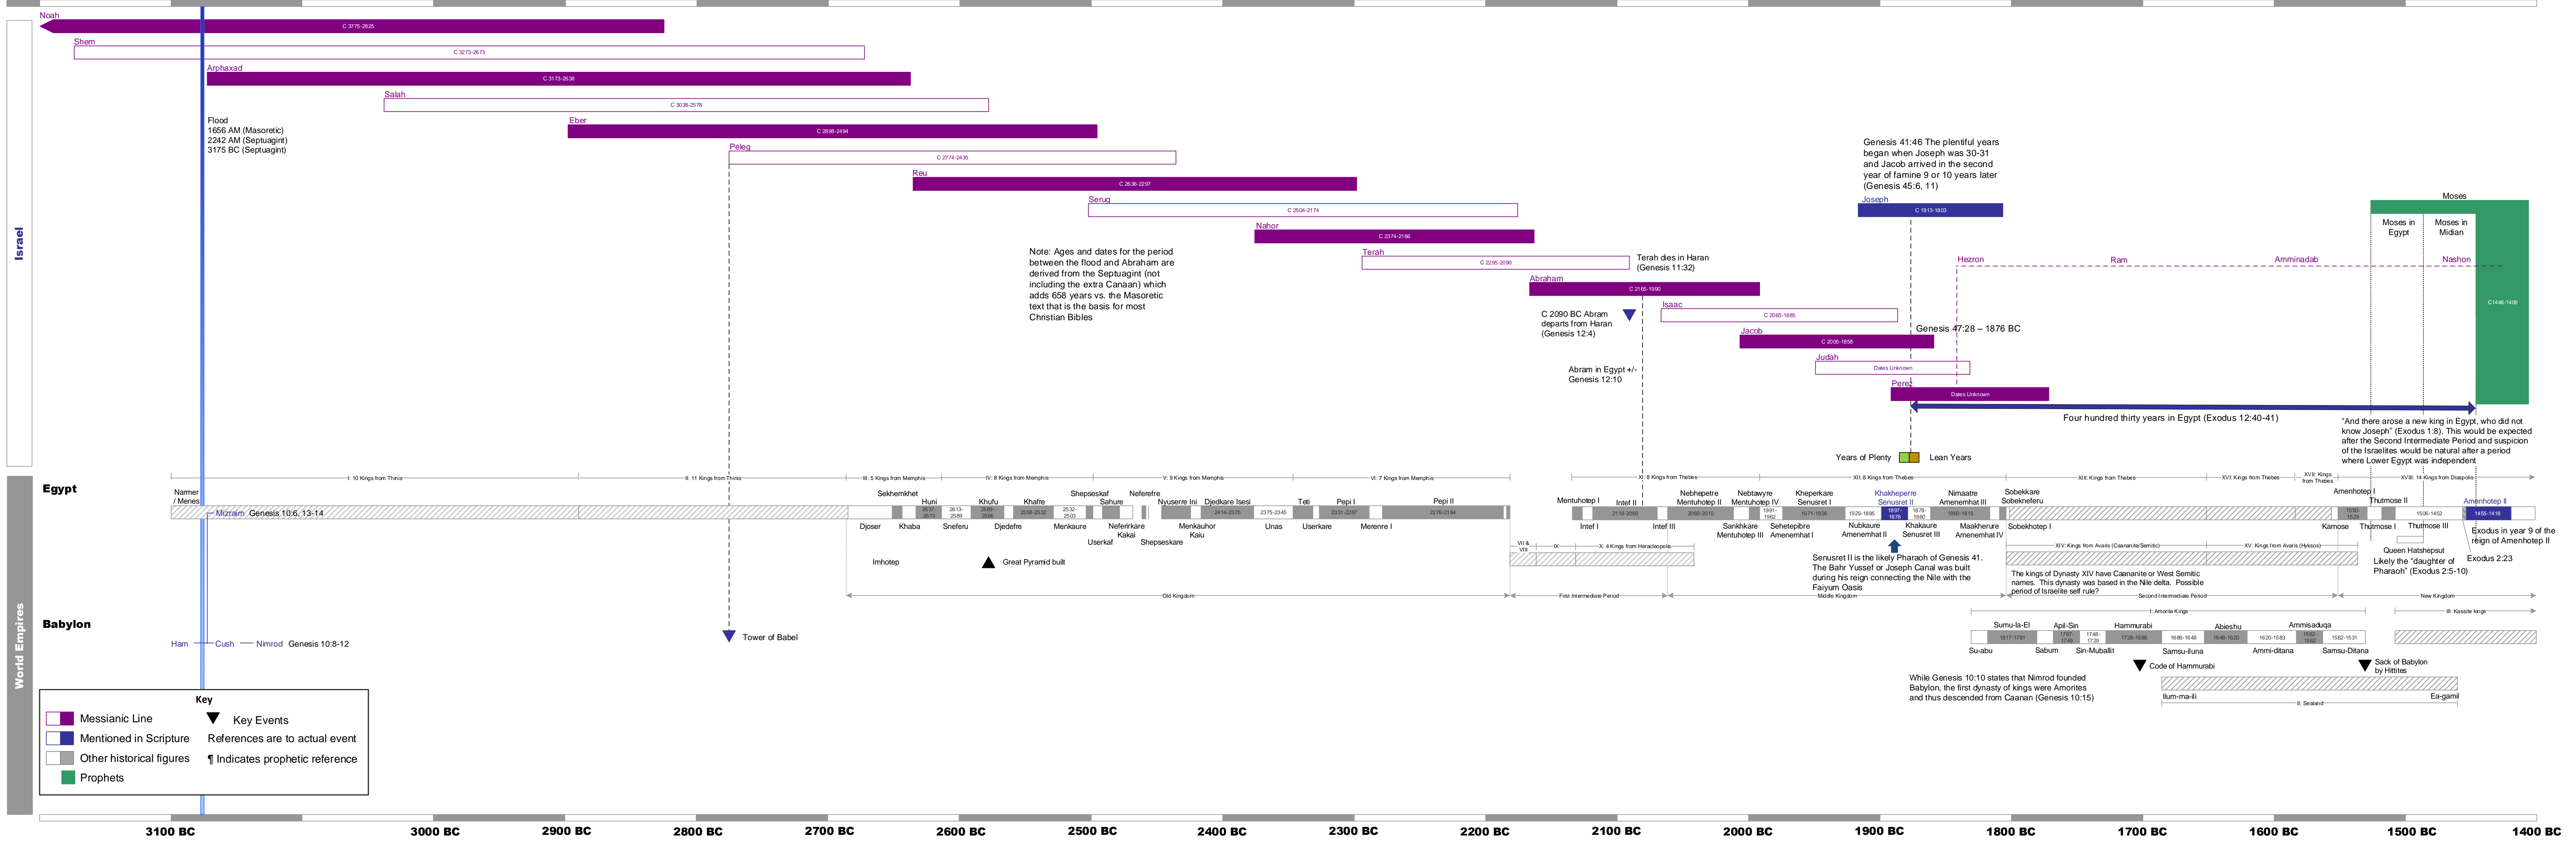

Years from Adam (Anno Mundi – Year of the World)

0 100 200 300 400 500 600 700 800 900 1000 1100 1200 1300 1400 1500 1600

Key

- Messianic Line
- Mentioned in Scripture
- Other historical figures
- Prophets
- Key Events
- References are to actual event
- Indicates prophetic reference

3300 BC 3200 BC 3100 BC 3000 BC 2900 BC 2800 BC 2700 BC 2600 BC 2500 BC 2400 BC 2300 BC 2200 BC 2100 BC 2000 BC 1900 BC 1800 BC 1700 BC 1600 BC 1500 BC 1400 BC

Key

- Messianic Line
- Mentioned in Scripture
- Other historical figures
- Prophets
- Key Events
- References are to actual event
- Indicates prophetic reference

3100 BC 3000 BC 2900 BC 2800 BC 2700 BC 2600 BC 2500 BC 2400 BC 2300 BC 2200 BC 2100 BC 2000 BC 1900 BC 1800 BC 1700 BC 1600 BC 1500 BC 1400 BC

1500 BC 1400 BC 1300 BC 1200 BC 1100 BC 1000 BC 900 BC 800 BC 700 BC 600 BC 500 BC 400 BC 300 BC 200 BC 100 BC 0 100 AD

The Flood to the Exodus Based on the New Chronology

The Exodus to The Christ Based on the New Chronology

1500 BC 1400 BC 1300 BC 1200 BC 1100 BC 1000 BC 900 BC 800 BC 700 BC 600 BC 500 BC 400 BC 300 BC 200 BC 100 BC 0 100 AD