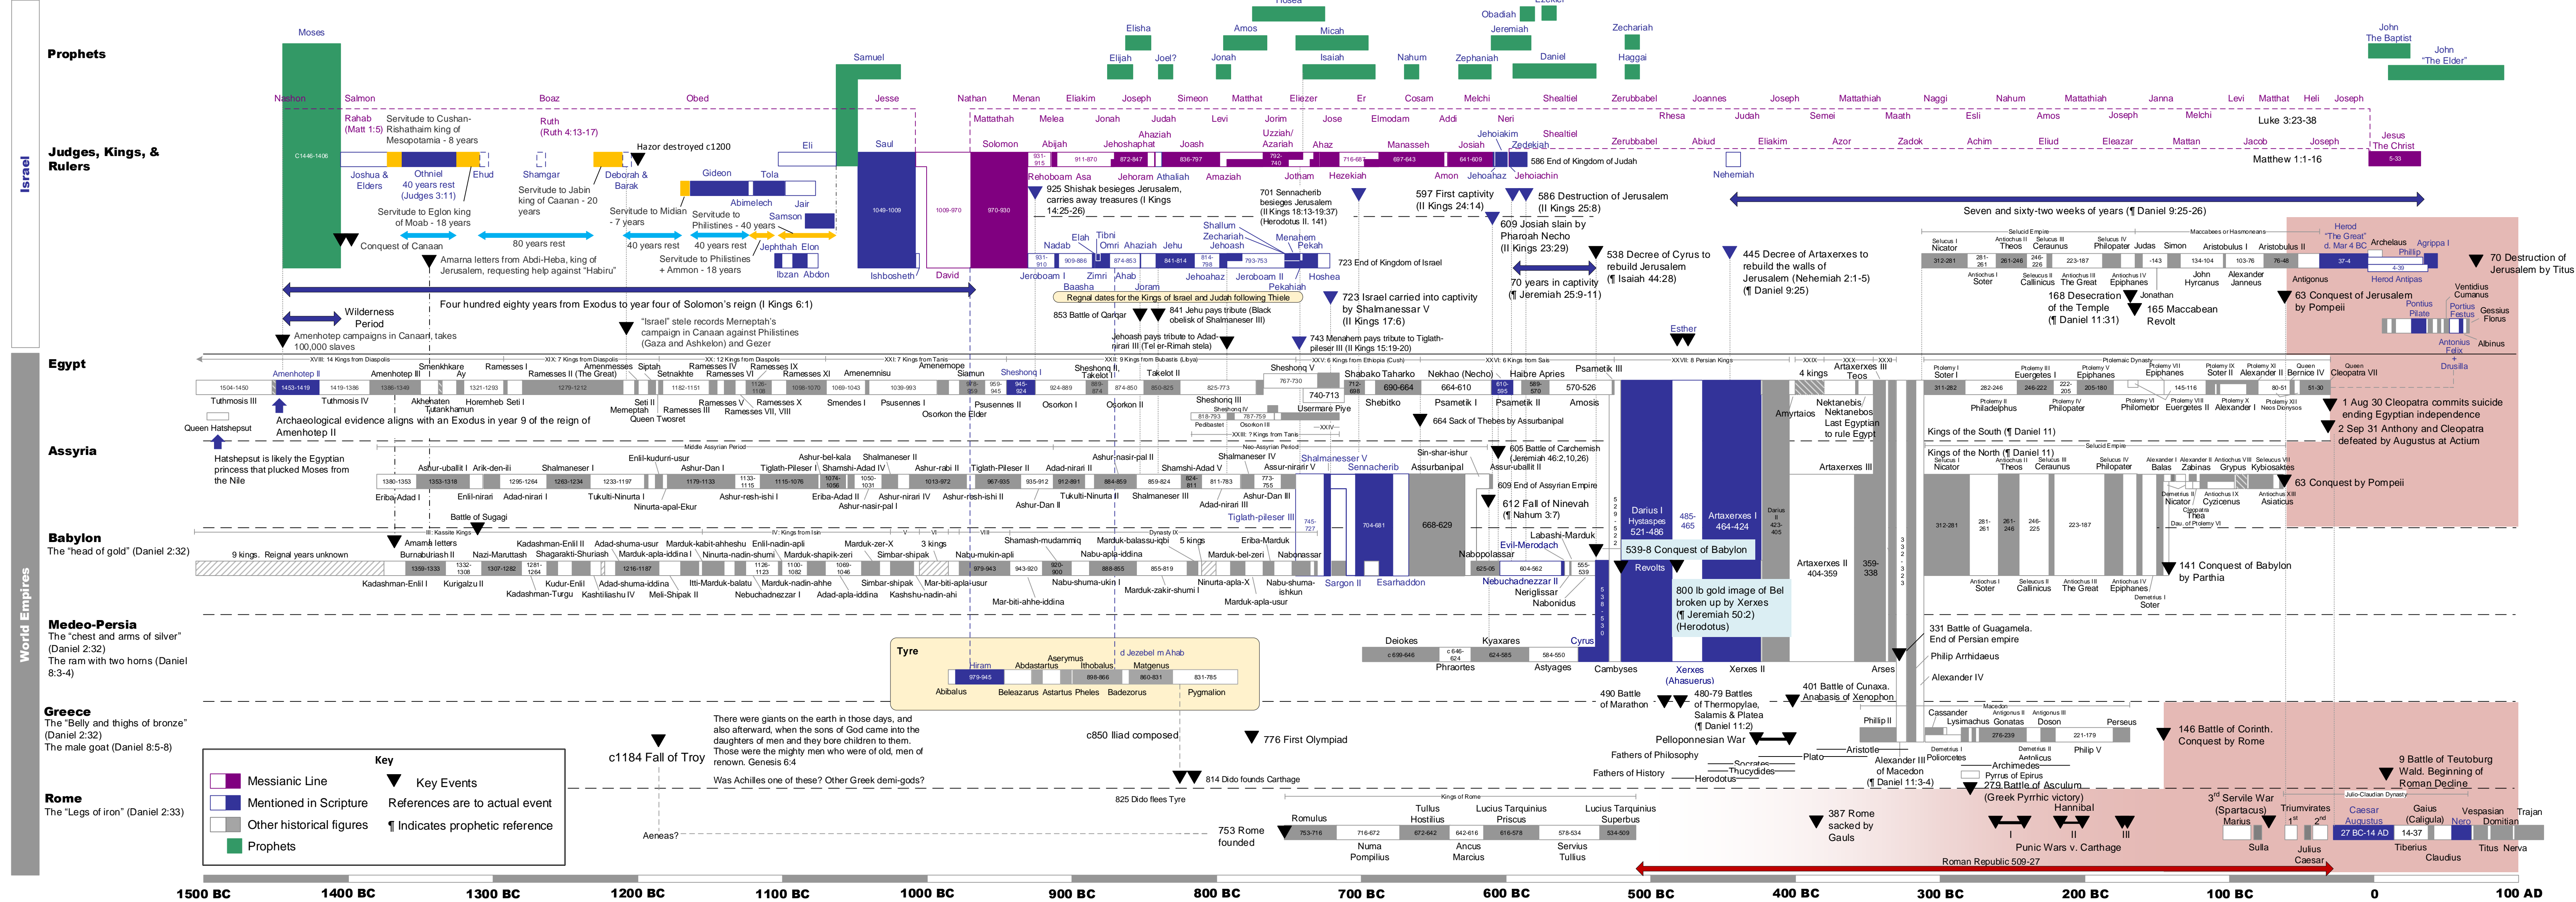

Years from Adam (Anno Mundi – Year of the World)

0 100 200 300 400 500 600 700 800 900 1000 1100 1200 1300 1400 1500 1600

Key

- Messianic Line
- Mentioned in Scripture
- Other historical figures
- Prophets
- Key Events
- References are to actual event
- Indicates prophetic reference

3300 BC 3200 BC 3100 BC 3000 BC 2900 BC 2800 BC 2700 BC 2600 BC 2500 BC 2400 BC 2300 BC 2200 BC 2100 BC 2000 BC 1900 BC 1800 BC 1700 BC 1600 BC 1500 BC 1400 BC

Key

- Messianic Line
- Mentioned in Scripture
- Other historical figures
- Prophets
- Key Events
- References are to actual event
- Indicates prophetic reference

3100 BC 3000 BC 2900 BC 2800 BC 2700 BC 2600 BC 2500 BC 2400 BC 2300 BC 2200 BC 2100 BC 2000 BC 1900 BC 1800 BC 1700 BC 1600 BC 1500 BC 1400 BC

1500 BC 1400 BC 1300 BC 1200 BC 1100 BC 1000 BC 900 BC 800 BC 700 BC 600 BC 500 BC 400 BC 300 BC 200 BC 100 BC 0 100 AD

The Flood to the Exodus Based on the New Chronology

The Exodus to The Christ Based on the New Chronology

1500 BC 1400 BC 1300 BC 1200 BC 1100 BC 1000 BC 900 BC 800 BC 700 BC 600 BC 500 BC 400 BC 300 BC 200 BC 100 BC 0 100 AD